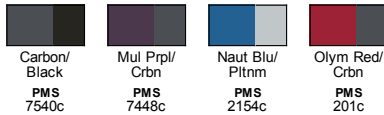

PRODUCT DETAILS

NORTH END.

NE704

Ash City - North End Men's Amplify Mélange Fleece Jacket

MSRP (A): $99.98

Features

- Inside storm placket with chin guard
- Center front coil zipper with semi-autolock slider
- Quilted elbow patches
- Concealed lower pockets with metal rivets

Fabric

- 7.4 oz/yd² / 250 gsm, 100% polyester brushed-back fleece with moisture-wicking performance

Sizes

- S - 4XL

Product Specifications

	S	M	L	XL	2XL	3XL	4XL
BODY WIDTH	20.5	22	24	26	27.5	29.5	31.5
FULL BODY LENGTH	28	29	30	31	32	32.5	33
NECK CIRCUMFERENCE	18	19	20	21	22	23	24
SLEEVE LENGTH	34.5	35.5	36.5	37.5	38.5	39.5	40

Size Chart

	S	M	L	XL	2XL	3XL	4XL
CHEST	35-38	39-41	42-45	46-49	50-52	53-56	57-60

4 Available Colors

BACK VIEW