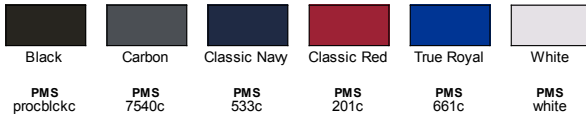

Fabric

- 4.1 oz./yd² / 139 gsm, 100% polyester piqué with moisture-wicking, anti-microbial and UV protection performance

Sizes

- S - 5XL

Product Specifications

	S	M	L	XL	2XL	3XL	4XL	5XL
BODY WIDTH	20.50	22	23.50	25	26.50	28	29.50	31
FULL BODY LENGTH	28	29.25	30	30.75	31.50	32.25	32.25	32.25
NECK CIRCUMFERENCE	17	17.50	18	18.50	19	19.50	20	20.50
SLEEVE LENGTH	34	35	36	37	37.75	38.50	39	39.50

Size Chart

	S	M	L	XL	2XL	3XL	4XL	5XL
CHEST	35-38	39-41	42-45	46-49	50-52	53-56	57-60	61-64

6 Available Colors

BACK VIEW

SIDE VIEW