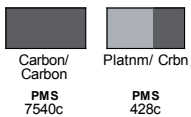

Fabric

- Body: 2.06 oz/yd2 / 70 gsm, 100% pongee with water resistant finish
- Contrast: 8.26 oz/yd2 / 280 gsm, 100% polyester jersey bonded with polyester jacquard fleece
- Lining: 100% polyester taffeta with 80 gsm polyester thermal-fill insulation

Sizes

- XS - 3XL

Product Specifications

	XS	S	M	L	XL	2XL	3XL
BODY WIDTH	18	19	20	21.5	23	24.5	26
FULL BODY LENGTH	24.75	25.375	26	26.625	27.25	27.875	28.5
NECK CIRCUMFERENCE	16	16.5	17	17.75	18.5	19.25	20
SLEEVE LENGTH	30.5	31.5	32.5	33.5	34.5	35.125	35.75

Size Chart

	XS	S	M	L	XL	2XL	3XL
CHEST	31-32	33-35	36-38	39-42	43-45	46-49	50-53

2 Available Colors

BACK VIEW

SIDE VIEW