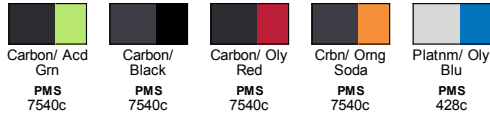

### Sizes

- XS - 3XL

### Product Specifications

	XS	S	M	L	XL	2XL	3XL
<b>BODY WIDTH</b>	18	19	20	21.5	23	24.5	26
<b>FULL BODY LENGTH</b>	23.38	23.88	24.5	25.13	25.75	26.38	27
<b>SLEEVE LENGTH</b>	31	31.5	32.5	33.5	34.5	35.13	35.75

### 5 Available Colors

BACK VIEW

SIDE VIEW